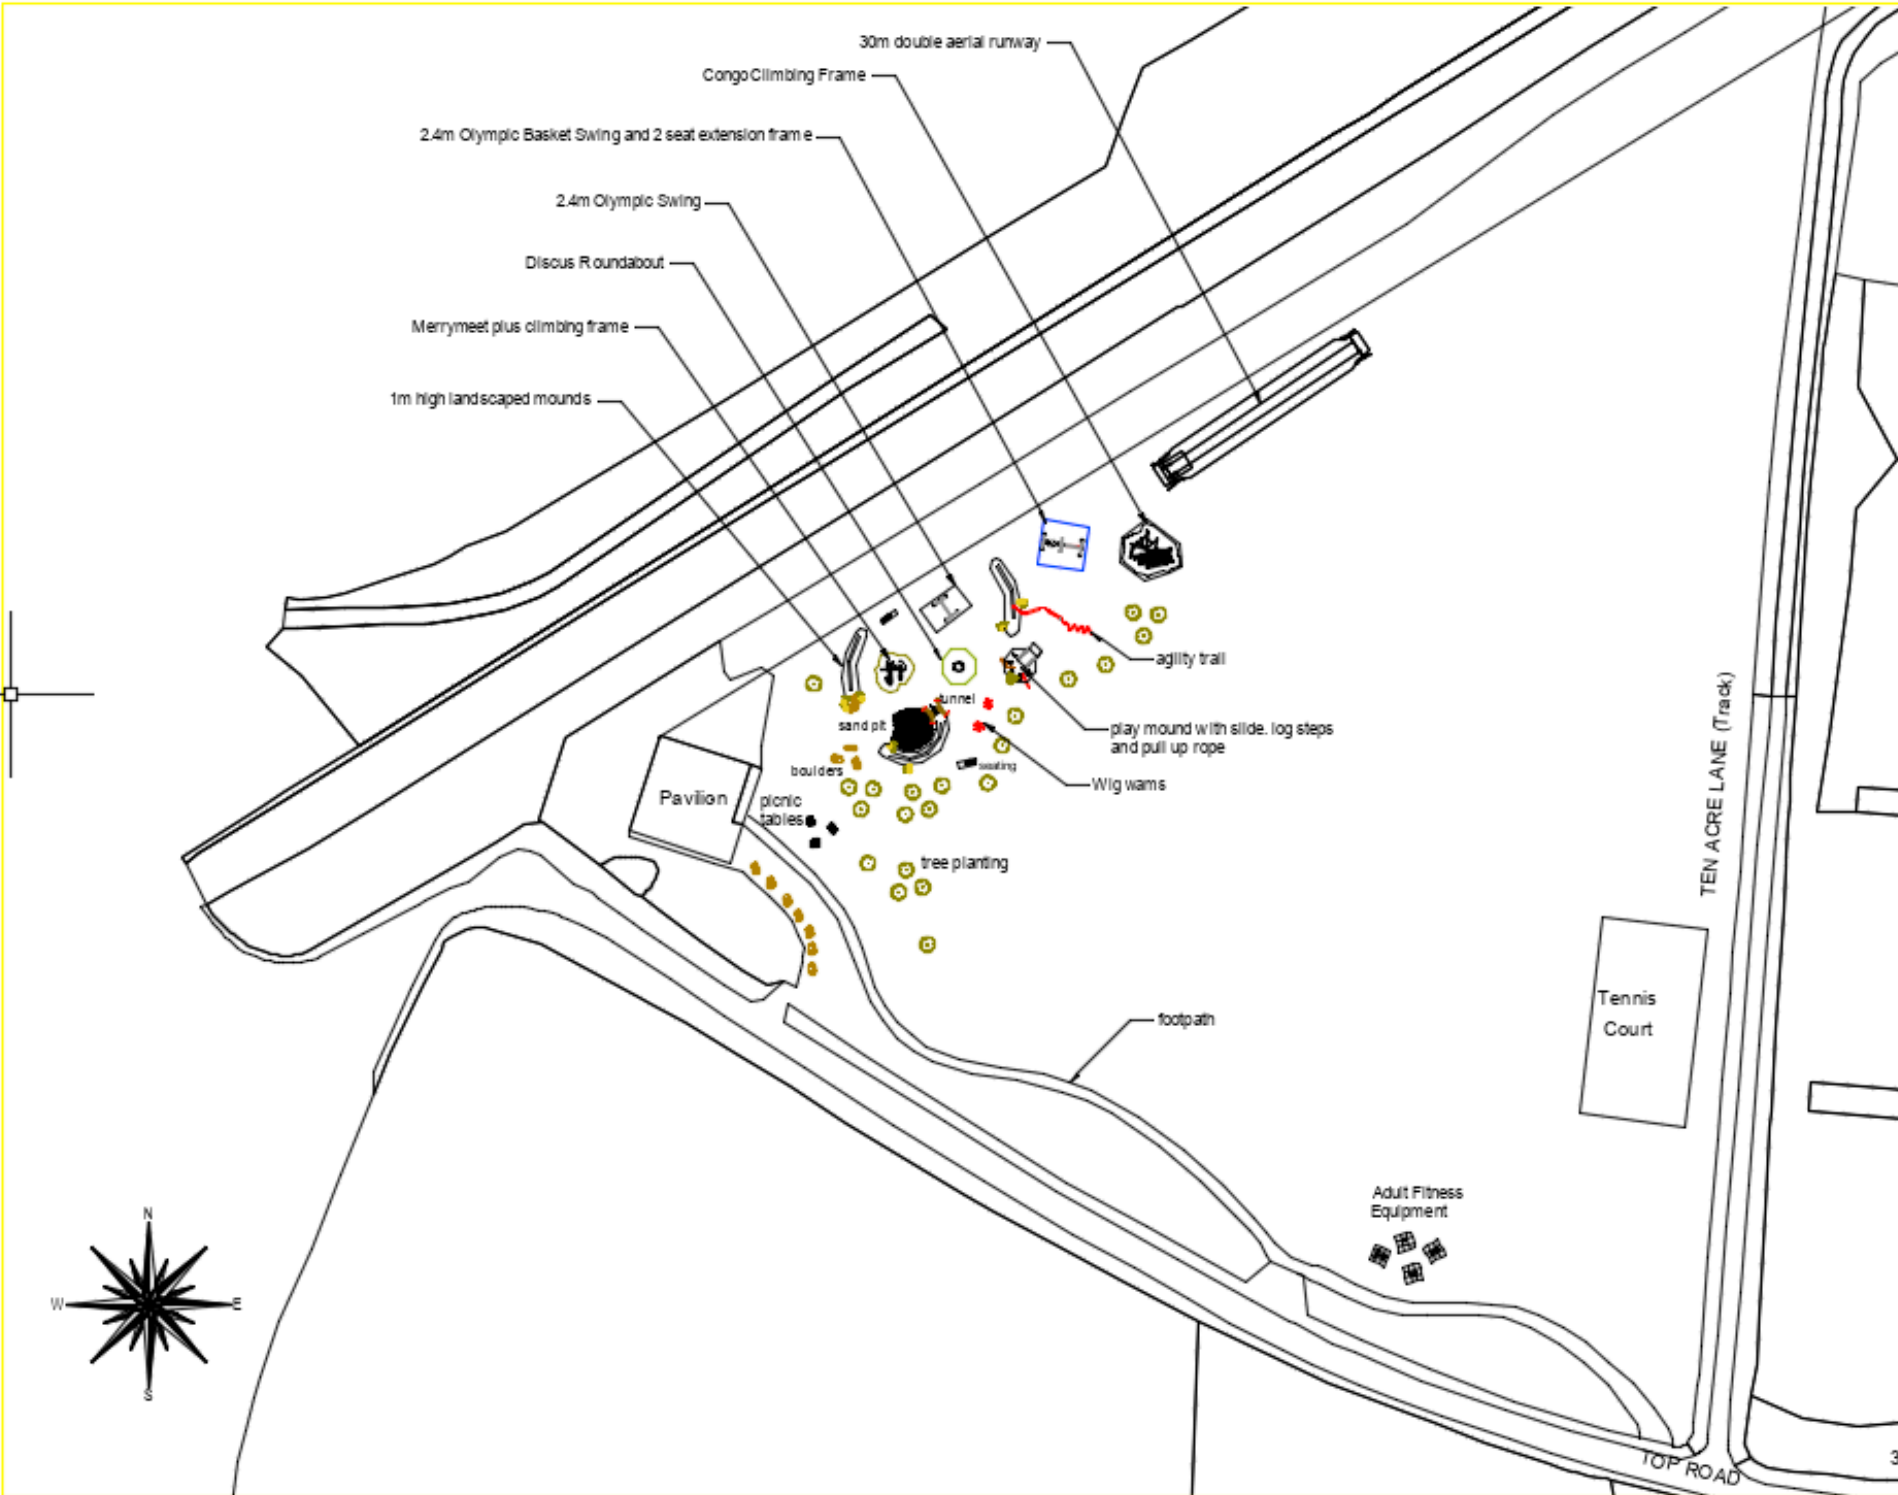

Charlton Adam Parish Council	
Charlton Adam Play Area	
General Arrangement	
Scale: Not to scale	
Robert Parr MSc, NDH, MCBSIPA	
CA1-RevC	18th May 2020